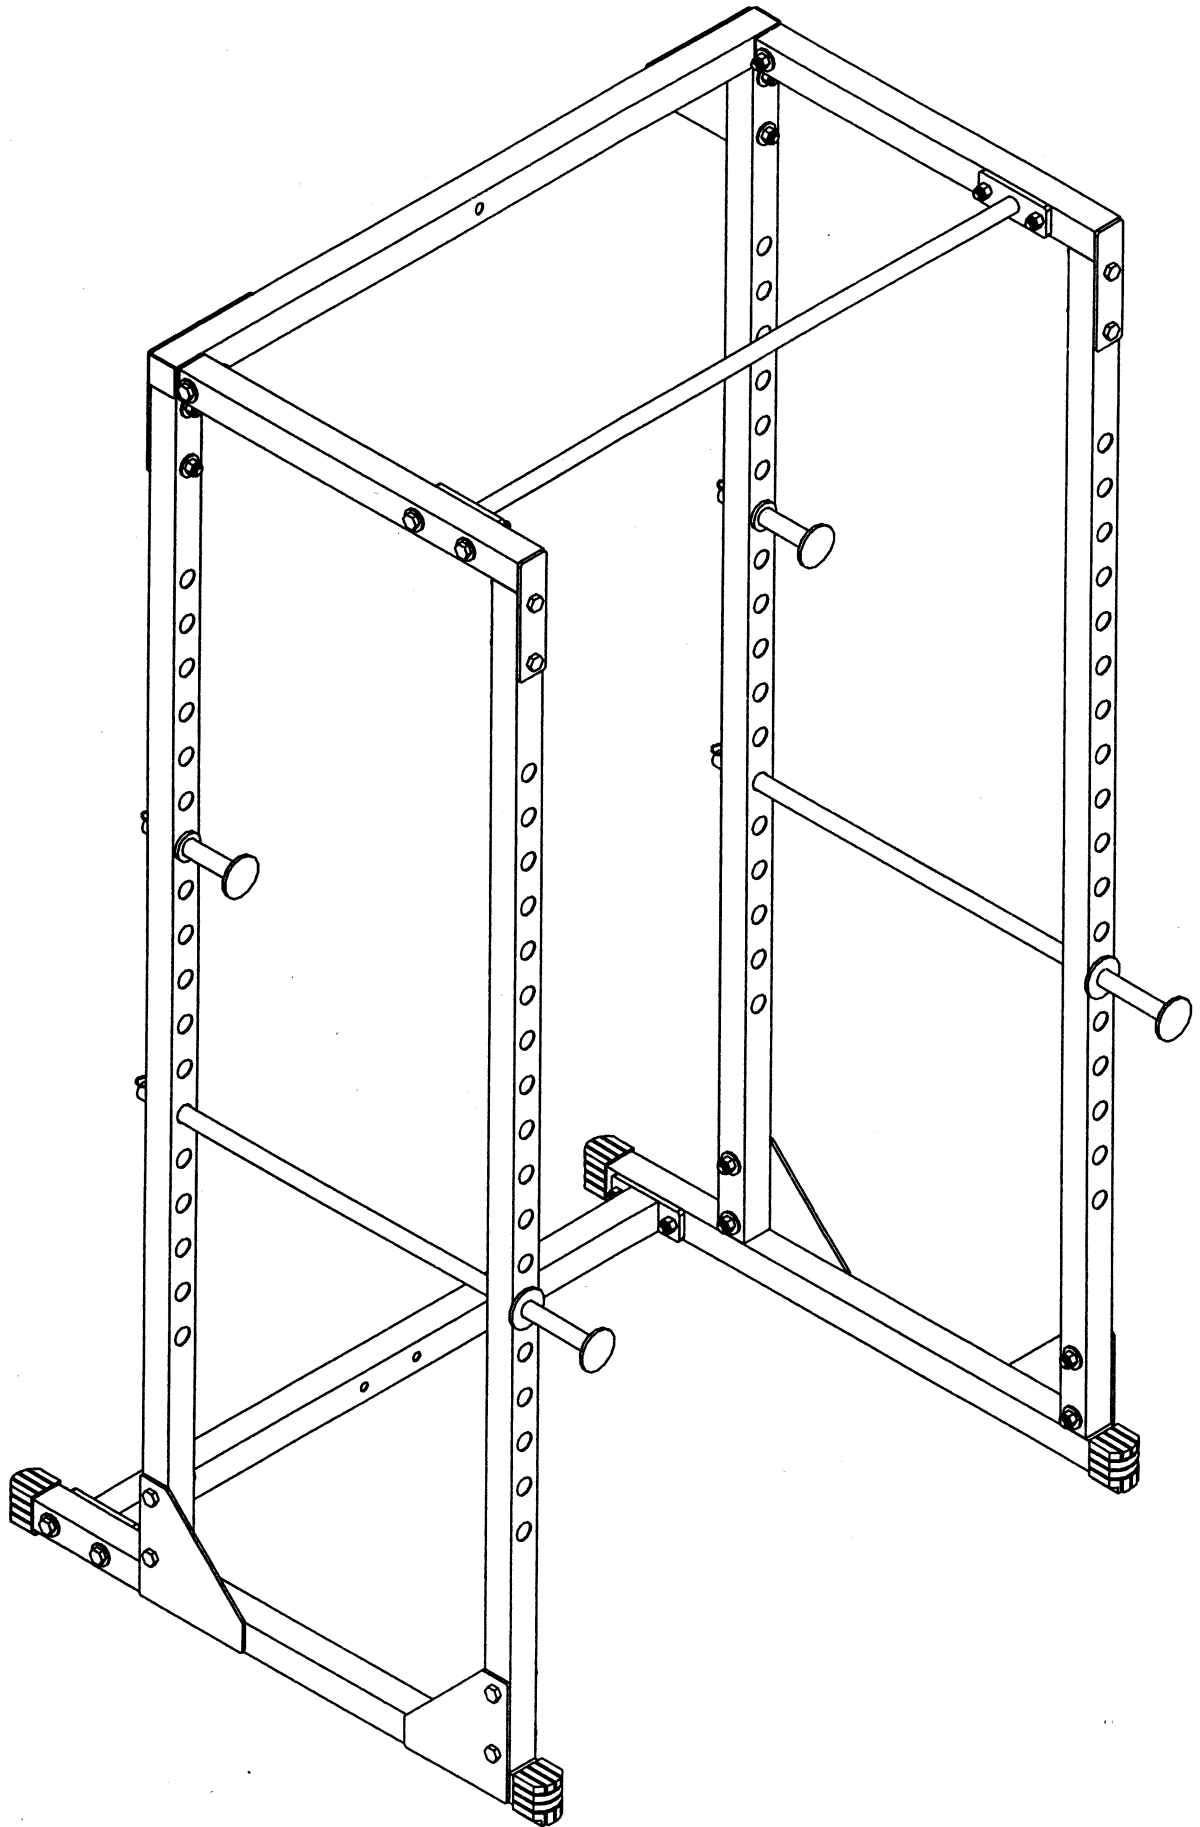

PPR-200

<https://gymequipmentcenter.com>

VERSION 0506

HARDWARE ILLUSTRATION SHEET

PARTS ILLUSTRATION SHEET

- Qty.
- A1. M10X75 HEX HEAD BOLT [4PCS]
 - A2. M10X70 HEX HEAD BOLT [20PCS]
 - A3. M10X65 HEX HEAD BOLT [2PCS]
 - B1. M10 NYLON LOCK NUT [26PCS]
 - C1. M10 (I.D) WASHER [28PCS]
 - D1. Ø10X35mm PIN (8250-014) [4PCS]
 - D2. 2"X2" FOOT CAP (9212-003) [4PCS]
 - D3. 2"X2" END CAP (9211-005) [2PCS]